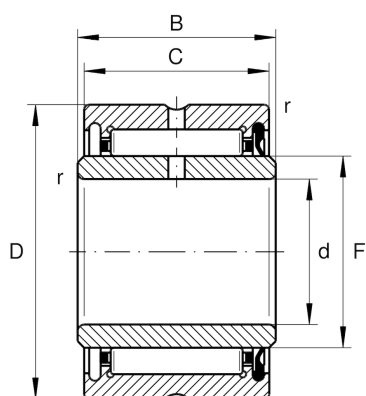

## NA4905-RSR-XL

Needle roller bearing

Schaeffler ID:  
0507738280000

Needle roller bearings NA49..-RSR,  
dimension series 49, lip seal on one side

X-life

### Main Dimensions & Performance Data

d	25 mm	Bore diameter
D	42 mm	Outside diameter
B	18 mm	Width, inner ring
$C_r$	21,800 N	Basic dynamic load rating, radial
$C_{0r}$	24,200 N	Basic static load rating, radial
$C_{ur}$	4,650 N	Fatigue load limit, radial
$n_{G \text{ Grease}}$	8,600 1/min	Limiting speed for grease lubrication
	91.3 g	Weight

### Dimensions

F	30 mm	Raceway diameter inner ring
C	17 mm	Width, outer ring
$r_{\min}$	0.3 mm	Minimum chamfer dimension